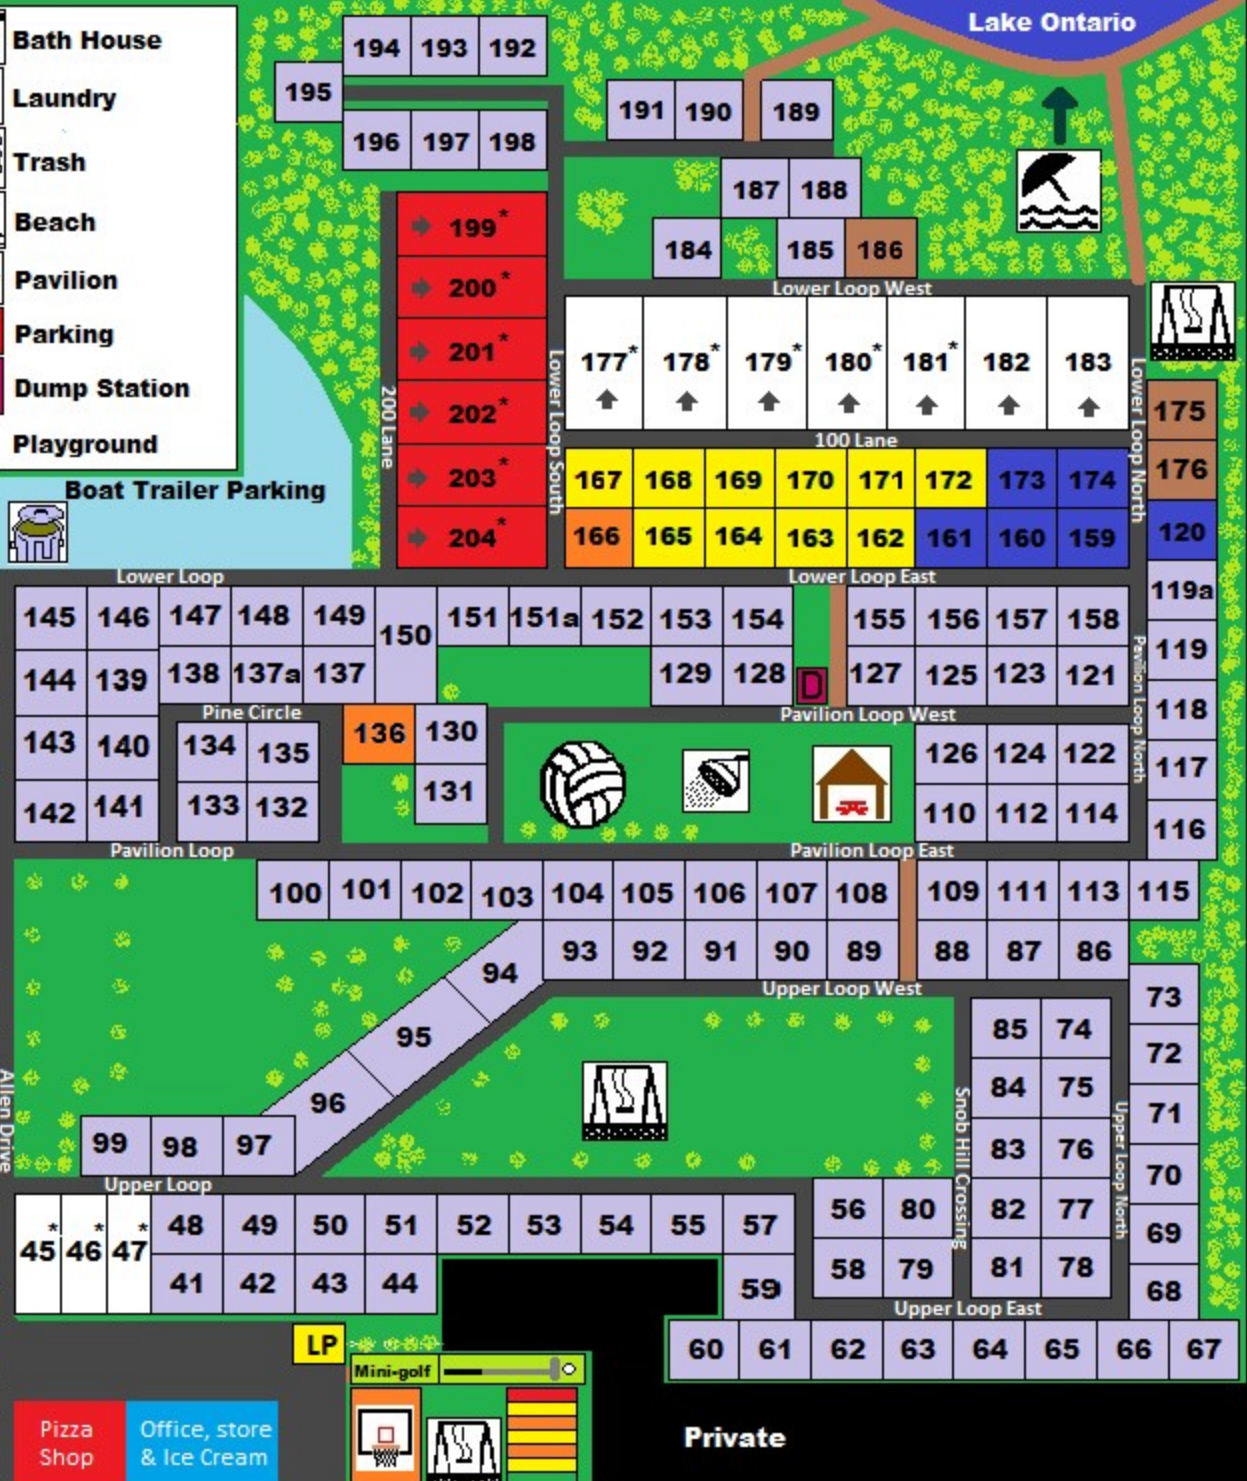

	Seasonal FHU Site		Bath House
	30A Pull Through FHU		Laundry
	30/50A Pull Through FHU		Trash
	30A Back-in FHU		Beach
	30A Water/Electric		Pavilion
	Cabin Rental		Parking
	RV Rental		Dump Station
	* Cable TV on site		Playground

# Bedford Creek Marina & Campground

**Private** 212 211 210  
 Creekside Lane  
 205 206 207 208 209

16750 Allen Drive  
 Sackets Harbor, NY 13685  
 (315) 646-2486  
 www.bedfordcreek.com

10 9 8 7 6 5 4 3 2 1  
 Marina Loop West  
 P 11 12 13 14 15 16 17 18 19  
 D 25 24 23 22 21 20

Private Private 26 27 28 29  
 Marina Loop East  
 33 32 31 30  
 Back 30 Lane

34 35 36 37  
 NY State Route 3

NY State Route 3

Bedford Creek Golf Course